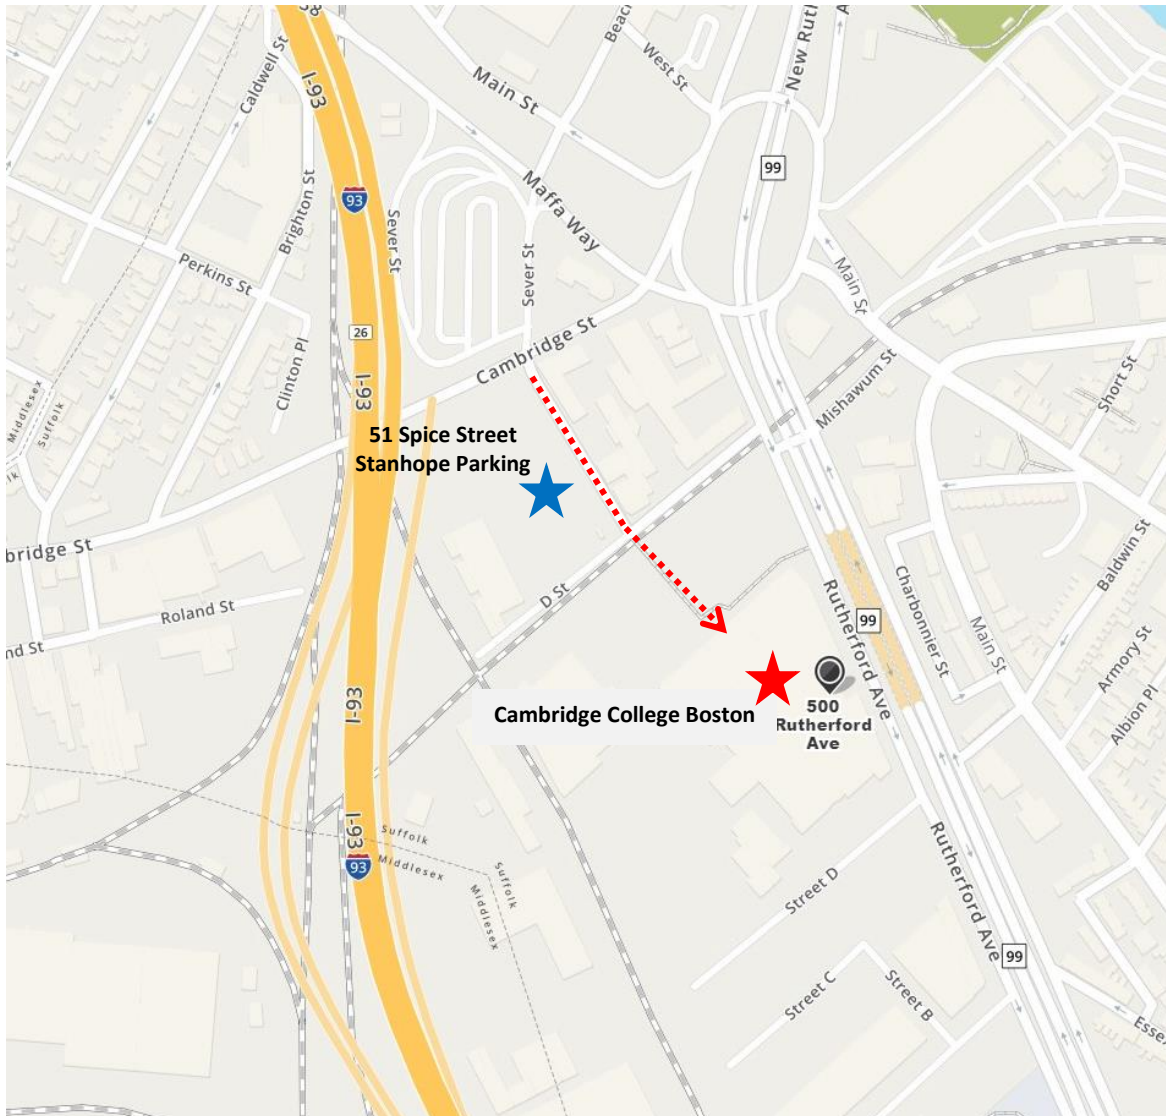

Cambridge College

Parking near Cambridge College - 500 Rutherford Avenue

1. Sullivan Square MBTA Station Parking - [Map](#)

Hours of Operation:

- All day Monday through Friday
- All day Saturday & Sunday

Cost:

Cambridge College

Parking near Cambridge College - 500 Rutherford Avenue

3. Stanhope Garage Inc. – 81 Broadway- [Map](#)

[Take right on Brighton Ave, then right on Clinton Place to access]

Hours of Operation: