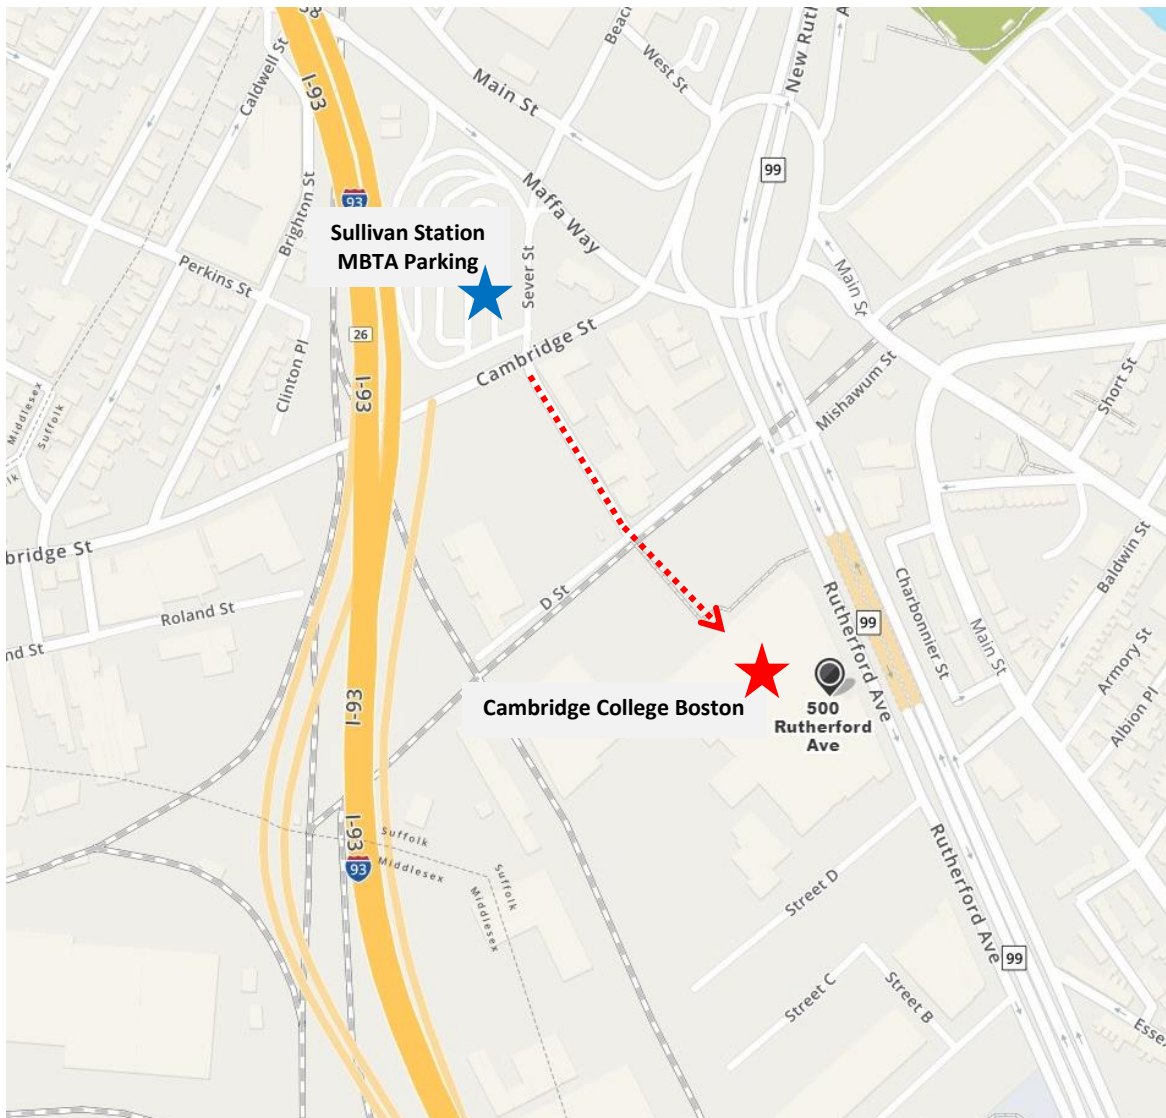

Cambridge College

Parking near Cambridge College - 500 Rutherford Avenue

1. Sullivan Square MBTA Station Parking - [Map](#)

Hours of Operation:

- All day Monday through Friday
- All day Saturday & Sunday

Cost:

- $6.00 Flat Rate; $6:50 invoiced
- Monthly commuter pass rate - $125.00
- MBTA Customer Support - Contact phone: 617-222-3200
- <https://www.paybyphone.com/>