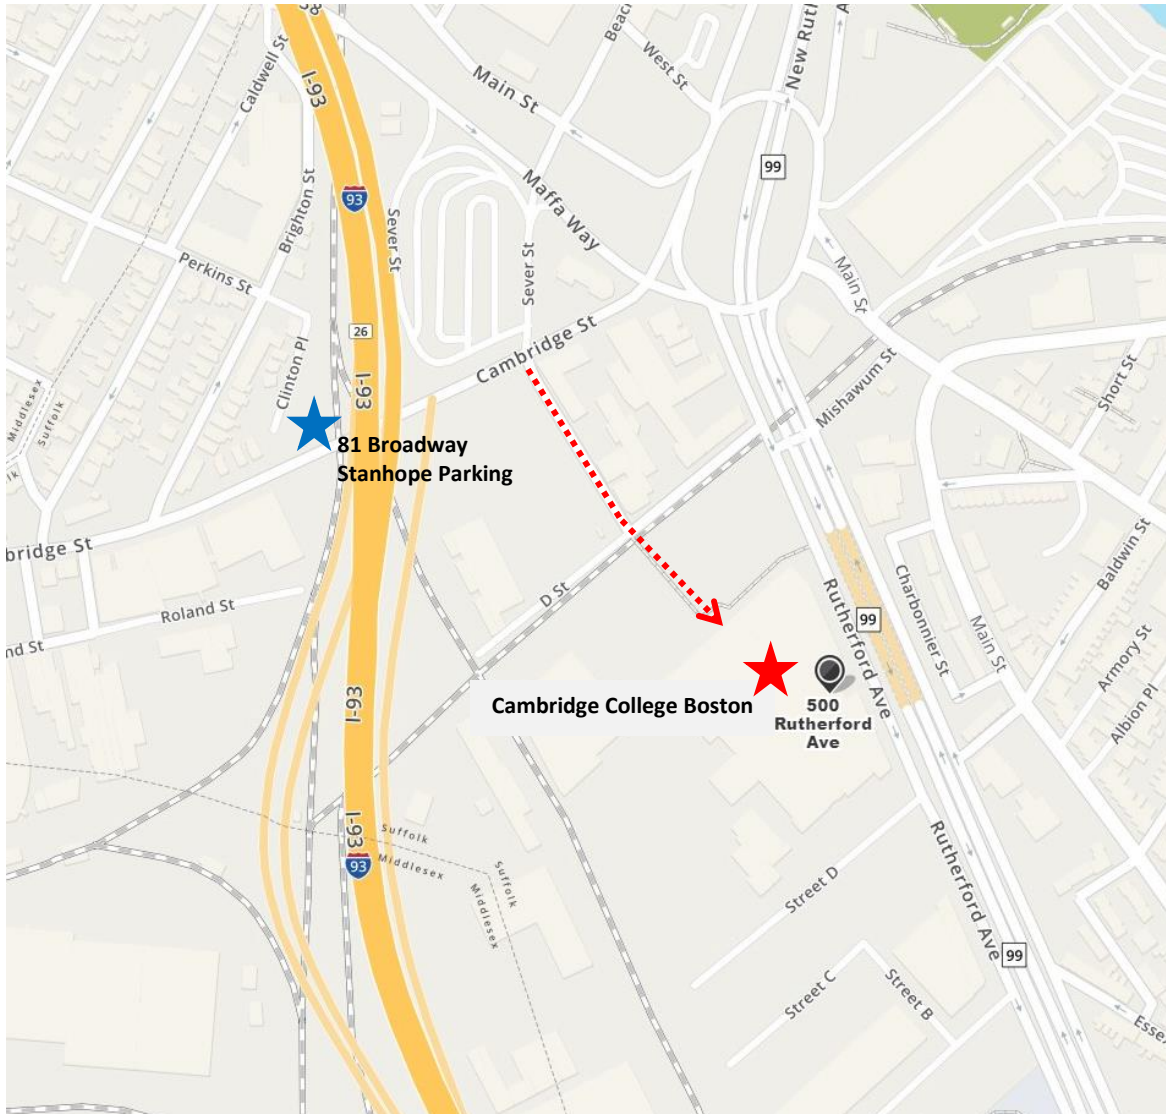

Cambridge College

Parking near Cambridge College - 500 Rutherford Avenue

3. Stanhope Garage Inc. – 81 Broadway- [Map](#)

[Take right on Brighton Ave, then right on Clinton Place to access]

Hours of Operation:

- Weekdays from 6AM – 6PM
- Saturday & Sunday 8AM until close

Cost:

- $6.00 Flat Rate – Cash only
- Monthly commuter pass rate - $150.00
- Contact: +1-617-262-0691